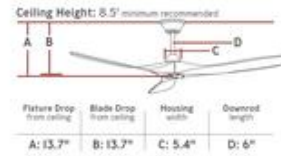

MONTE CARLO

FAN COLLECTIONS

3MAVR60BK: Maverick 60 Ceiling Fan in Matte Black with Dark Walnut Blades

Specification Images:

Collection: Maverick 60

UPC #:014817567526

Finish: Matte Black (BK)

Blade Finish: Dark Walnut

Blade Finish 2: Undefined

Dimensions:

Diameter:	60"
Weight:	10.6 lbs.
Reverse Switch:	Remote Controlled
Rev. Switch Location:	Remote Transmitter
Motor Size:	85.0 X 28.0
Diameter of Housing:	7.0
Lead Wire Length:	78 inches
Light Kit Included:	No
Remote Included:	Hand Remote
Location of Receiver:	Canopy
Remote Group(s):	ESSWC-7

Features:

- This product may be mounted on a sloped ceiling
- Includes a green, energy-efficient DC motor
- Specialty carved wood blades included
- ENERGY STAR® Qualified
- Remote included for easy operation
- This product complies with TSCA Title VI

Material List:

- 1 Body - Steel - Matte Black
- 3 Blade - Hand Carved Wood - Dark Walnut

Safety Listing:

Safety Listed for Damp Locations

Instruction Sheets:

- English (3MAVR60XX-CUL-ENG)
- French (3MAVR60XX-CUL-CF)

Backplate / Canopy Details:

Type	Height / Length	Width	Depth	Diameter	Outlet Box Up	Outlet Box Down
Canopy	3 11/16			6 3/8		

Blade Details:

Blade Group	Diameter	Included	RPM	CFM	Watts	Amps	RPM	CFM	Watts	Amps	RPM	CFM	Watts	Amps
			Hi	Hi	Hi	Hi	Med	Med	Med	Med	Low	Low	Low	Low